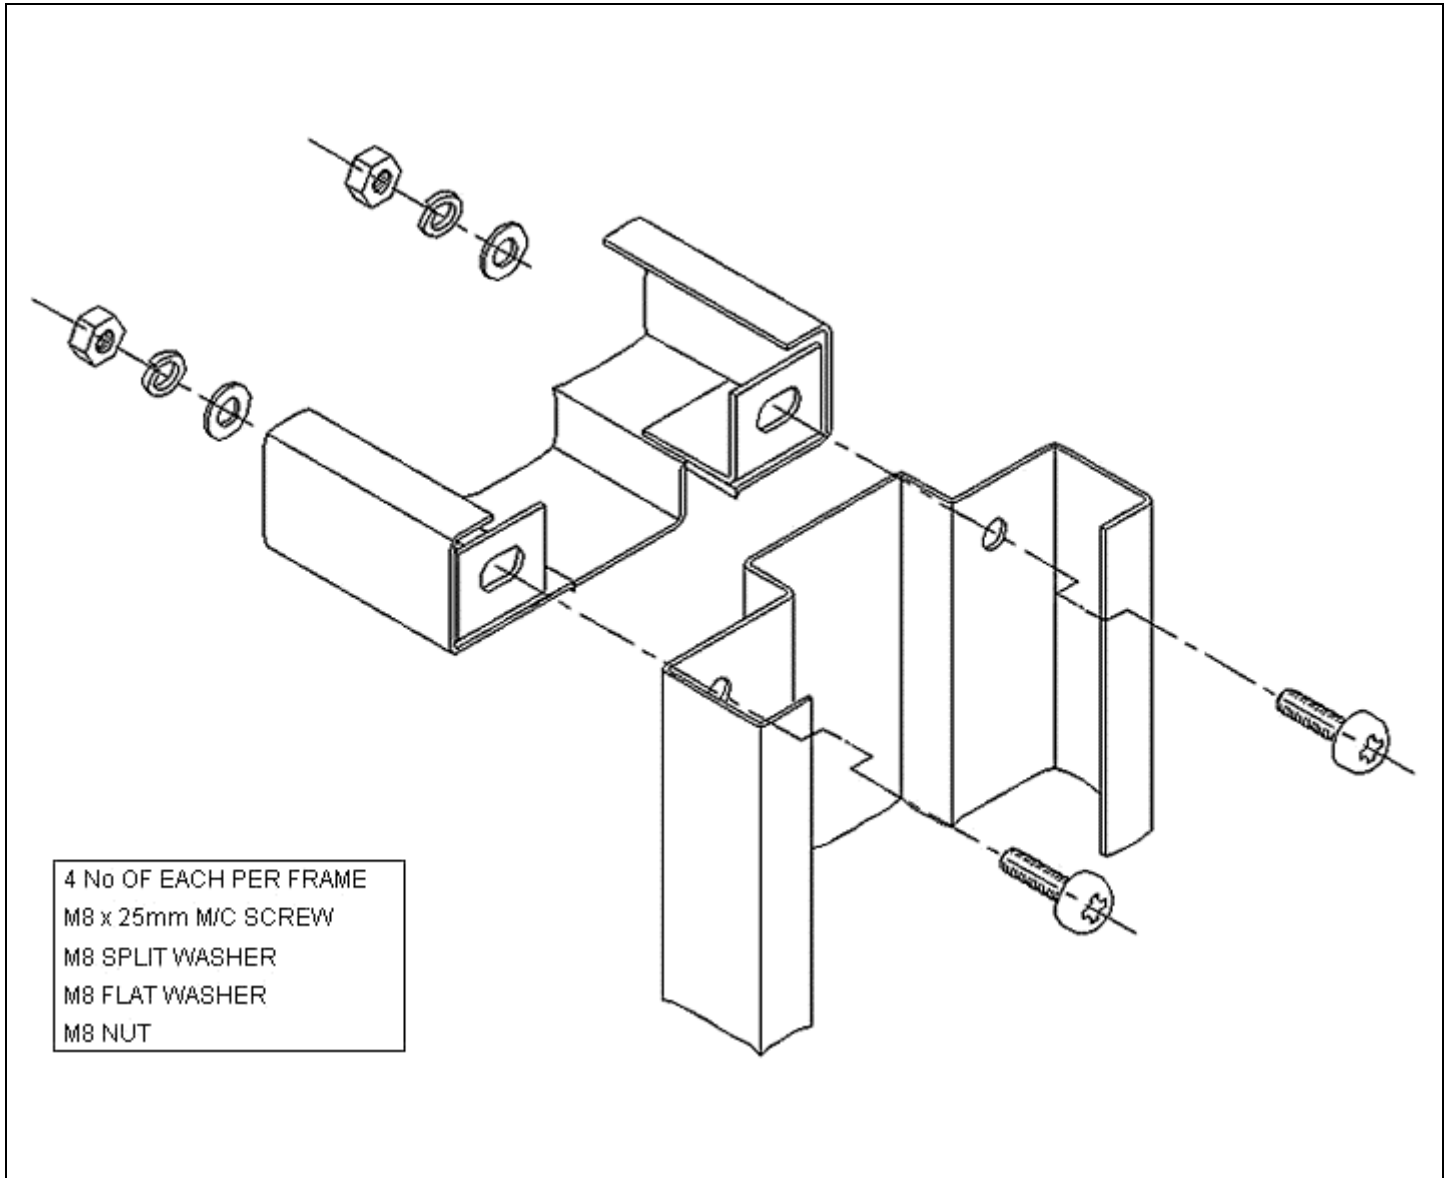

Product/Reference ::

STD 147mm KNOCKDOWN FRAME – ASSEMBLY DETAIL (OPTION for WELDED FRAME) ::

Fitzpatrick Doors
 Unit 2, Rabone Park, Rabone Lane,
 Smethwick, Birmingham B66 2NN United Kingdom

Tel: 01773 530500
 Fax: 01773 530040
 Email: enquiries@fitzpatrickmetaldors.co.uk